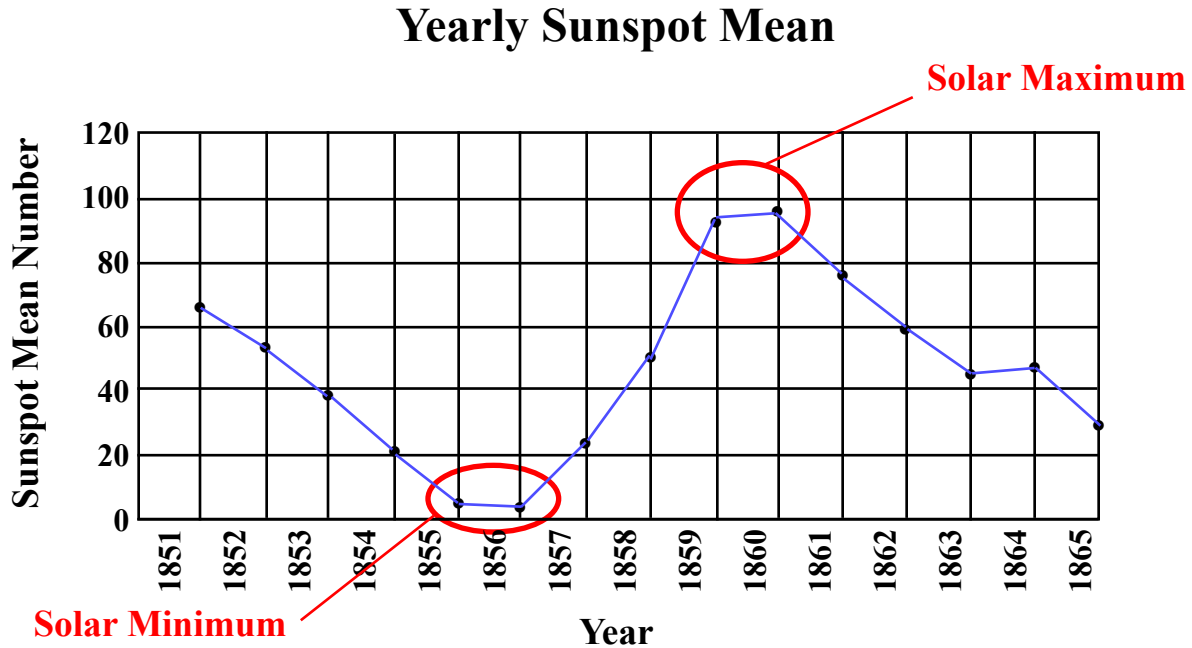

### VISUAL AID: "Sunspot Graph and Table"

# Yearly Mean Sunspot Graph & Data Table

**Data Table**

Year	Sunspot Mean Number
1851	64.5
1852	54.1
1853	39.0
1854	20.6
1855	6.7
1856	4.3
1857	22.7
1858	54.8
1859	93.8
1860	95.8
1861	77.2
1862	59.1
1863	44.0
1864	47.0
1865	30.5